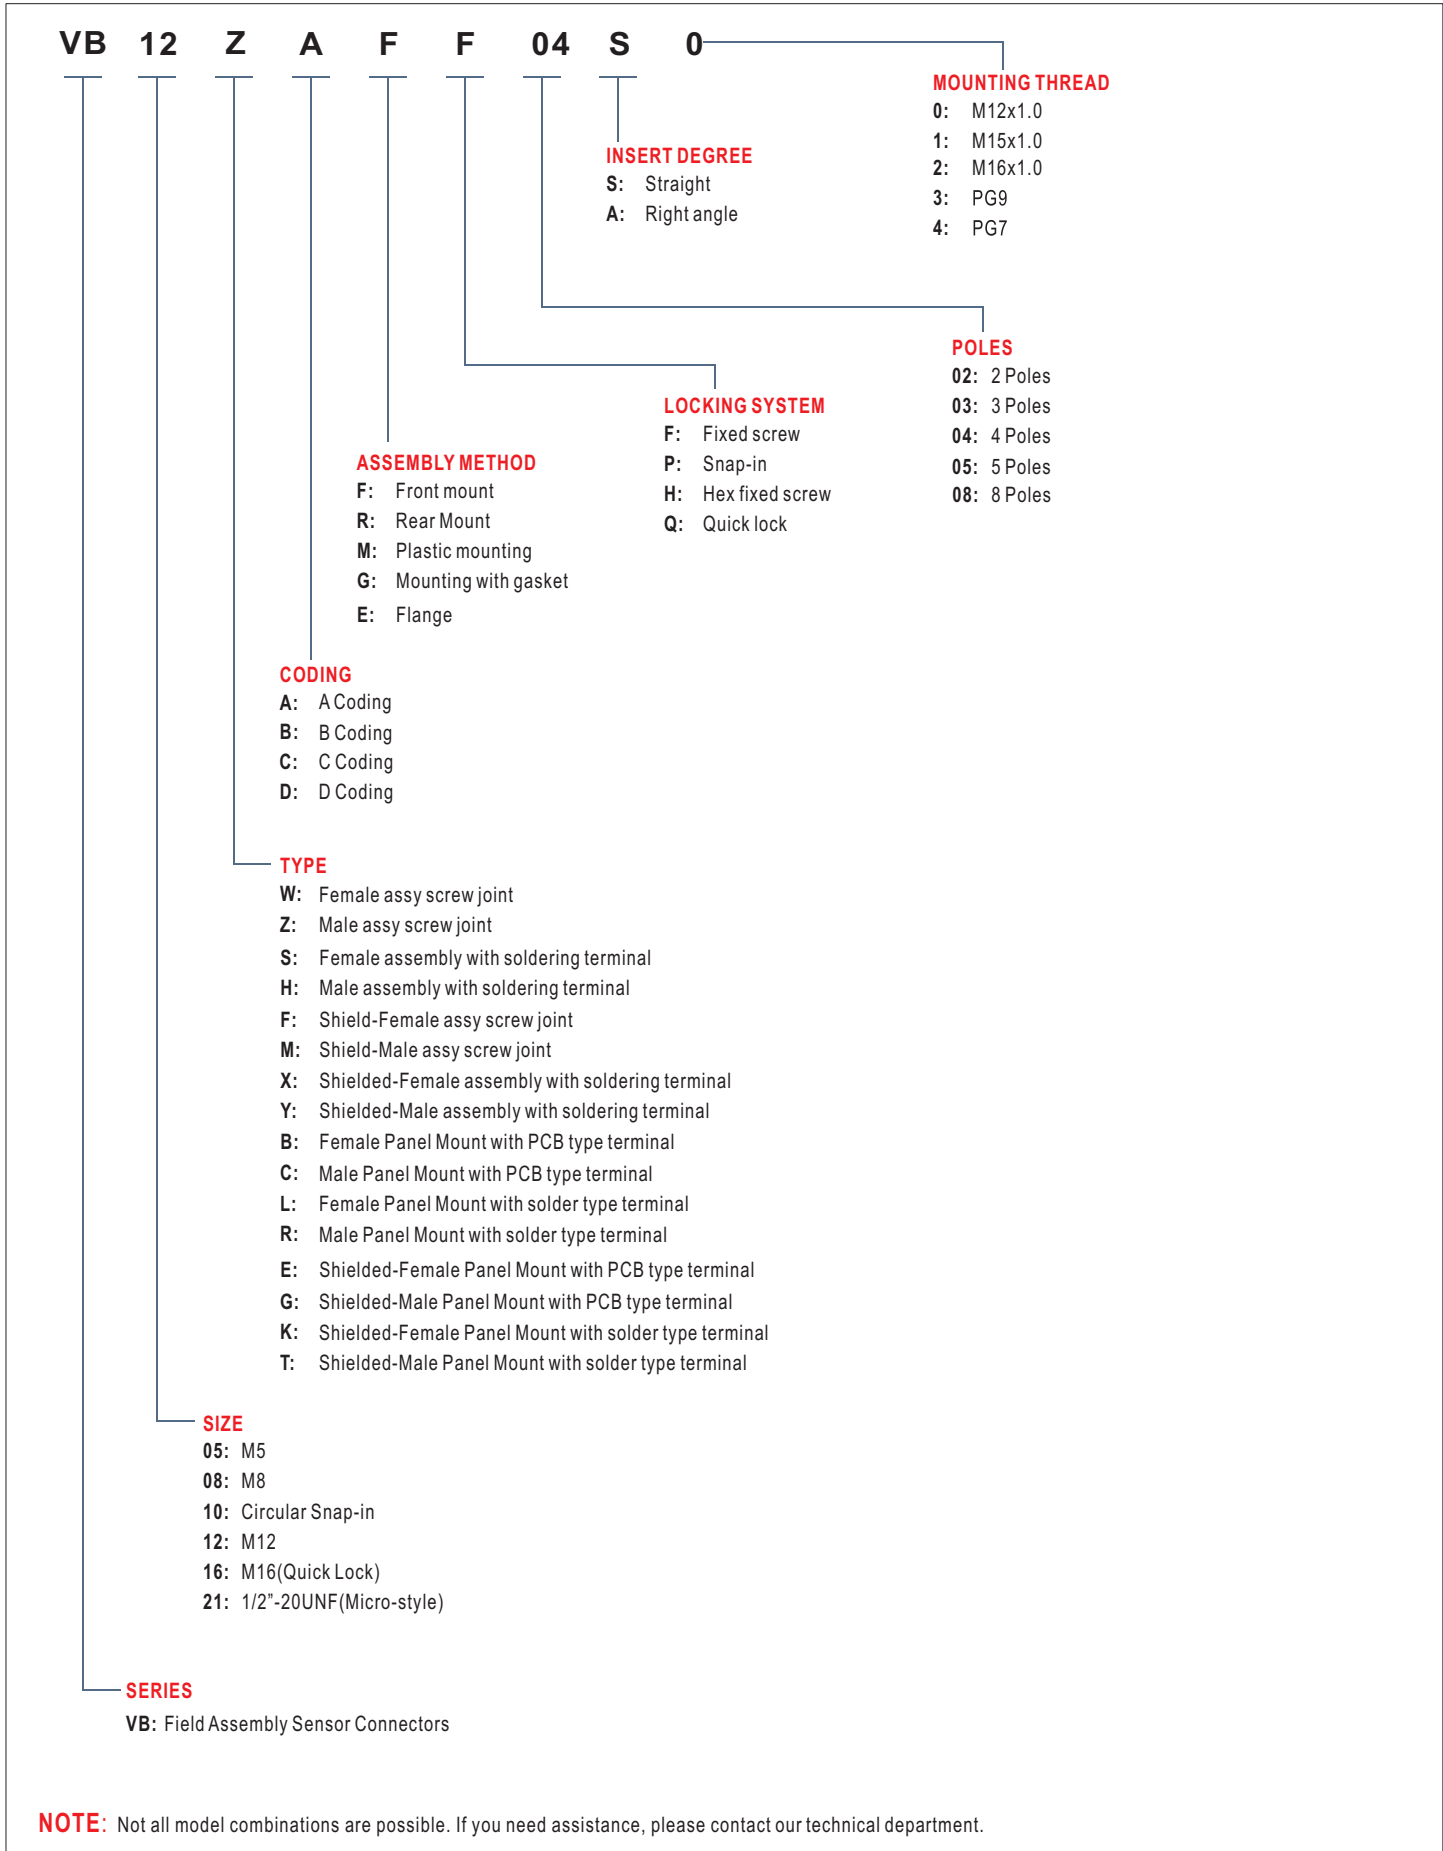

SELECTION GUIDE FOR MOLDED CABLE SENSOR CONNECTORS

VA Series Molded Cable Sensor Connectors

NOTE: Not all model combinations are possible. If you need assistance, please contact our technical department.

SELECTION GUIDE FOR FIELD ASSEMBLY SENSOR CONNECTORS

VB Series Field Assembly Sensor Connectors

NOTE: Not all model combinations are possible. If you need assistance, please contact our technical department.

SELECTION GUIDE FOR FIELDBUS BOXES

VE & VF Series Fieldbus Boxes

NOTE: Not all model combinations are possible. If you need assistance, please contact our technical department.