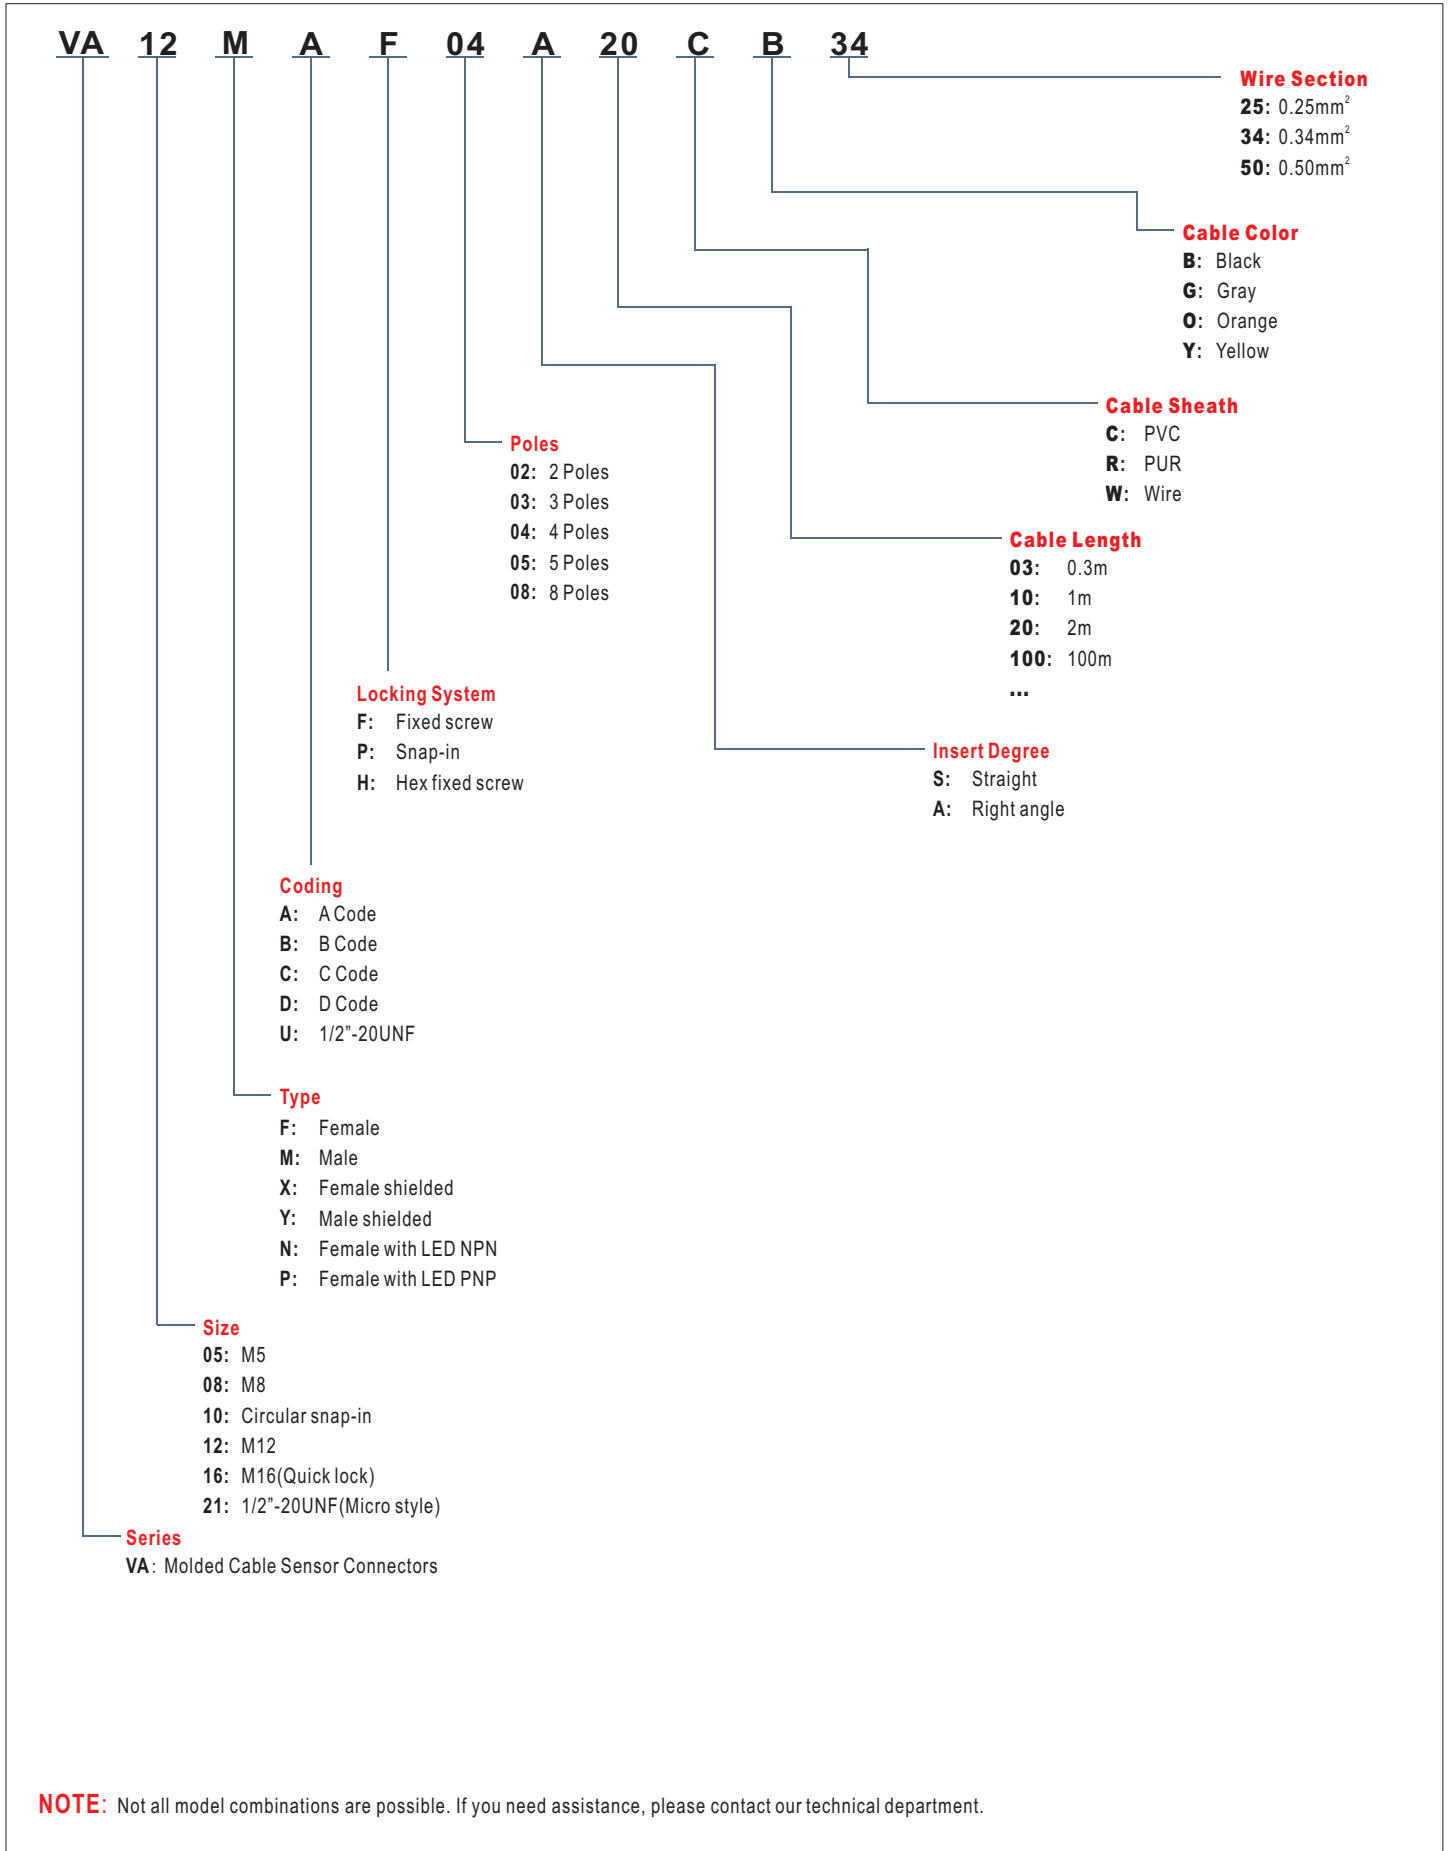

SELECTION GUIDE FOR MOLDED CABLE SENSOR CONNECTORS

VA Series Molded Cable Sensor Connectors

NOTE: Not all model combinations are possible. If you need assistance, please contact our technical department.

SELECTION GUIDE FOR FIELD ASSEMBLY SENSOR CONNECTORS

VB Series Field Assembly Sensor Connectors

NOTE: Not all model combinations are possible. If you need assistance, please contact our technical department.

SELECTION GUIDE FOR FIELDBUS BOXES

VE & VF Series Fieldbus Boxes

NOTE: Not all model combinations are possible. If you need assistance, please contact our technical department.