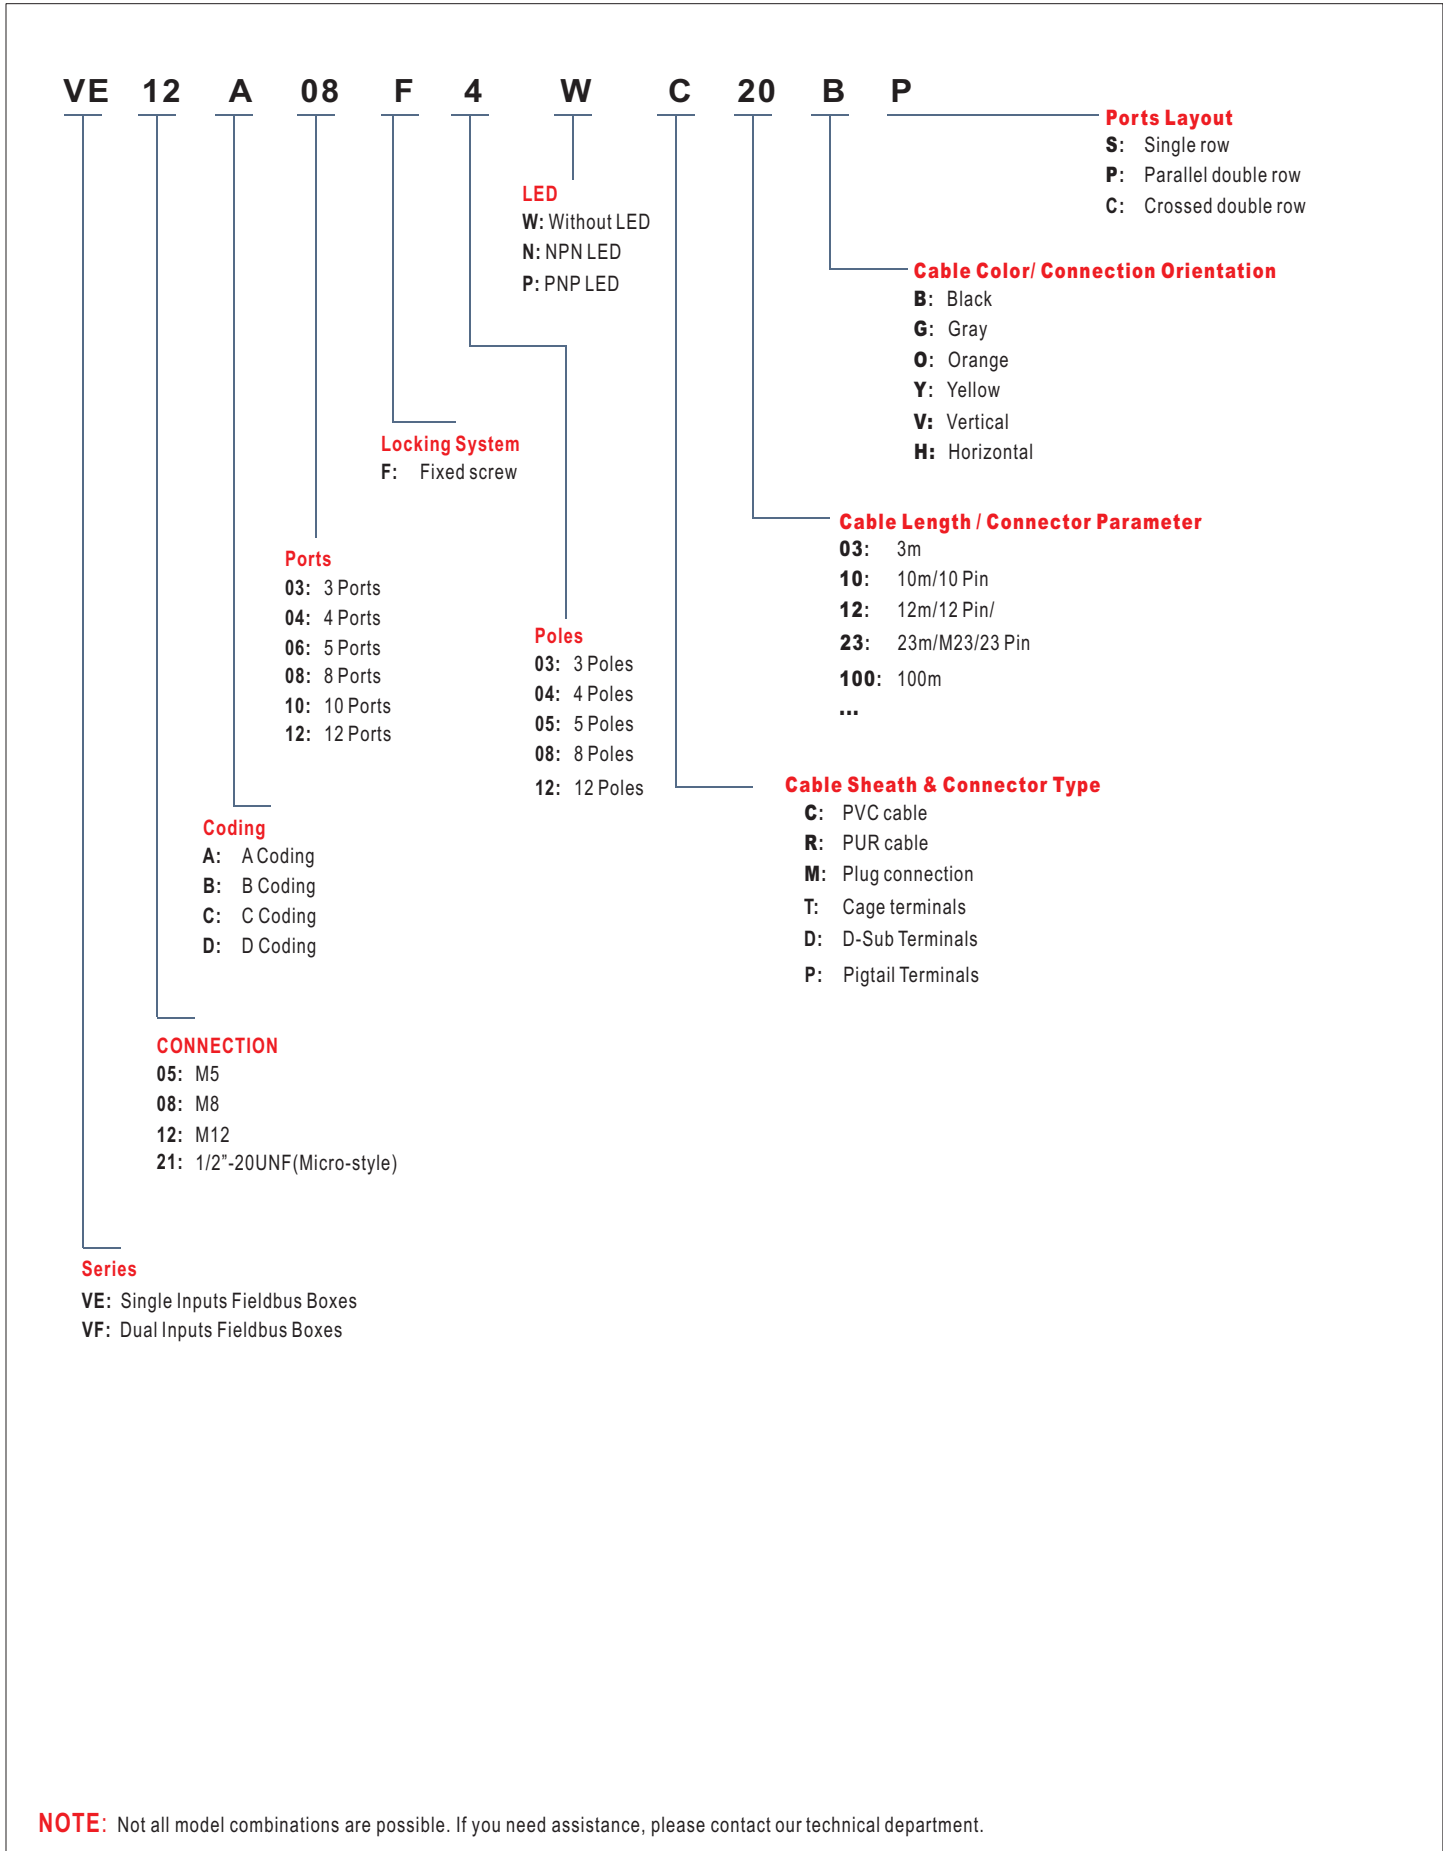

SELECTION GUIDE FOR FIELD ASSEMBLY SENSOR CONNECTORS

VB Series Field Assembly Sensor Connectors

NOTE: Not all model combinations are possible. If you need assistance, please contact our technical department.

SELECTION GUIDE FOR FIELDBUS BOXES

VE & VF Series Fieldbus Boxes

NOTE: Not all model combinations are possible. If you need assistance, please contact our technical department.